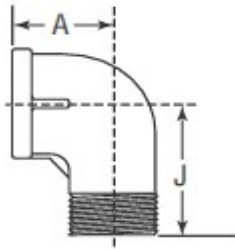

Malleable Iron Class #150 90 Degree Street Elbow

* First size denotes female end

Part Number	Pipe Size	Type	Body Material	End Connection	Class/ Schedule	A(in)	J(in)	Description
MB90S01	1/8	90 STREET ELBOW	MALLEABLE IRON	THREADED	150#	11/16	1	1/8 BLACK MALLEABLE IRON 90 DEGREE STREET ELBOW
MB90S02	1/4	90 STREET ELBOW	MALLEABLE IRON	THREADED	150#	13/16	1 3/16	1/4 BLACK MALLEABLE IRON 90 DEGREE STREET ELBOW
MB90S03	3/8	90 STREET ELBOW	MALLEABLE IRON	THREADED	150#	15/16	1 7/16	3/8 BLACK MALLEABLE IRON 90 DEGREE STREET ELBOW
MB90S04	1/2	90 STREET ELBOW	MALLEABLE IRON	THREADED	150#	1 1/8	1 5/8	1/2 BLACK MALLEABLE IRON 90 DEGREE STREET ELBOW
MB90S05	3/4	90 STREET ELBOW	MALLEABLE IRON	THREADED	150#	1 5/16	1 7/8	3/4 BLACK MALLEABLE IRON 90 DEGREE STREET ELBOW
MB90S06	1	90 STREET ELBOW	MALLEABLE IRON	THREADED	150#	1 1/2	2 1/8	1 BLACK MALLEABLE IRON 90 DEGREE STREET ELBOW
MB90S07	1 1/4	90 STREET ELBOW	MALLEABLE IRON	THREADED	150#	1 3/4	2 7/16	1-1/4 BLACK MALLEABLE IRON 90 DEGREE STREET ELBOW
MB90S08	1 1/2	90 STREET ELBOW	MALLEABLE IRON	THREADED	150#	1 15/16	2 11/16	1-1/2 BLACK MALLEABLE IRON 90 DEGREE STREET ELBOW
MB90S20	2	90 STREET ELBOW	MALLEABLE IRON	THREADED	150#	2 1/4	3 1/4	2 BLACK MALLEABLE IRON 90 DEGREE STREET ELBOW
MB90S25	2 1/2	90 STREET ELBOW	MALLEABLE IRON	THREADED	150#	2 11/16	3 7/8	2-1/2 BLACK MALLEABLE IRON 90 DEGREE STREET ELBOW
MB90S30	3	90 STREET ELBOW	MALLEABLE IRON	THREADED	150#	3 1/16	4 1/2	3 BLACK MALLEABLE IRON 90 DEGREE STREET ELBOW
MB90S40	4	90 STREET ELBOW	MALLEABLE IRON	THREADED	150#	3 13/16	5 11/16	4 BLACK MALLEABLE IRON 90 DEGREE STREET ELBOW
MB90S0504	3/4 x 1/2	90 STREET ELBOW	MALLEABLE IRON	THREADED	150#	1 3/16	1 3/4	3/4X1/2 BLACK MALLEABLE IRON 90 DEGREE STREET ELBO
MB90S0605	1 x 3/4	90 STREET ELBOW	MALLEABLE IRON	THREADED	150#	1 3/8	2 1/16	1X3/4 BLACK MALLEABLE IRON 90 DEGREE STREET ELBOW
MB90S0706	1-1/4 x 1	90 STREET ELBOW	MALLEABLE IRON	THREADED	150#	1 9/16	2 5/16	1-1/4X1 BLACK MALLEABLE IRON 90 DEGREE STREET ELBO
MB90S0806	1-1/2 x 1	90 STREET ELBOW	MALLEABLE IRON	THREADED	150#	1 5/8	2 1/2	1-1/2X1 BLACK MALLEABLE IRON 90 DEGREE STREET ELBO
MB90S0807	1-1/2 x 1-1/4	90 STREET ELBOW	MALLEABLE IRON	THREADED	150#	1 13/16	2 9/16	1-1/2X1-1/4 BLACK MALLEABLE IRON 90 DEGREE STREET EL
MB90S2008	2 x 1-1/2	90 STREET ELBOW	MALLEABLE IRON	THREADED	150#	2	2 15/16	2X1-1/2 BLACK MALLEABLE IRON 90 DEGREE STREET ELBO